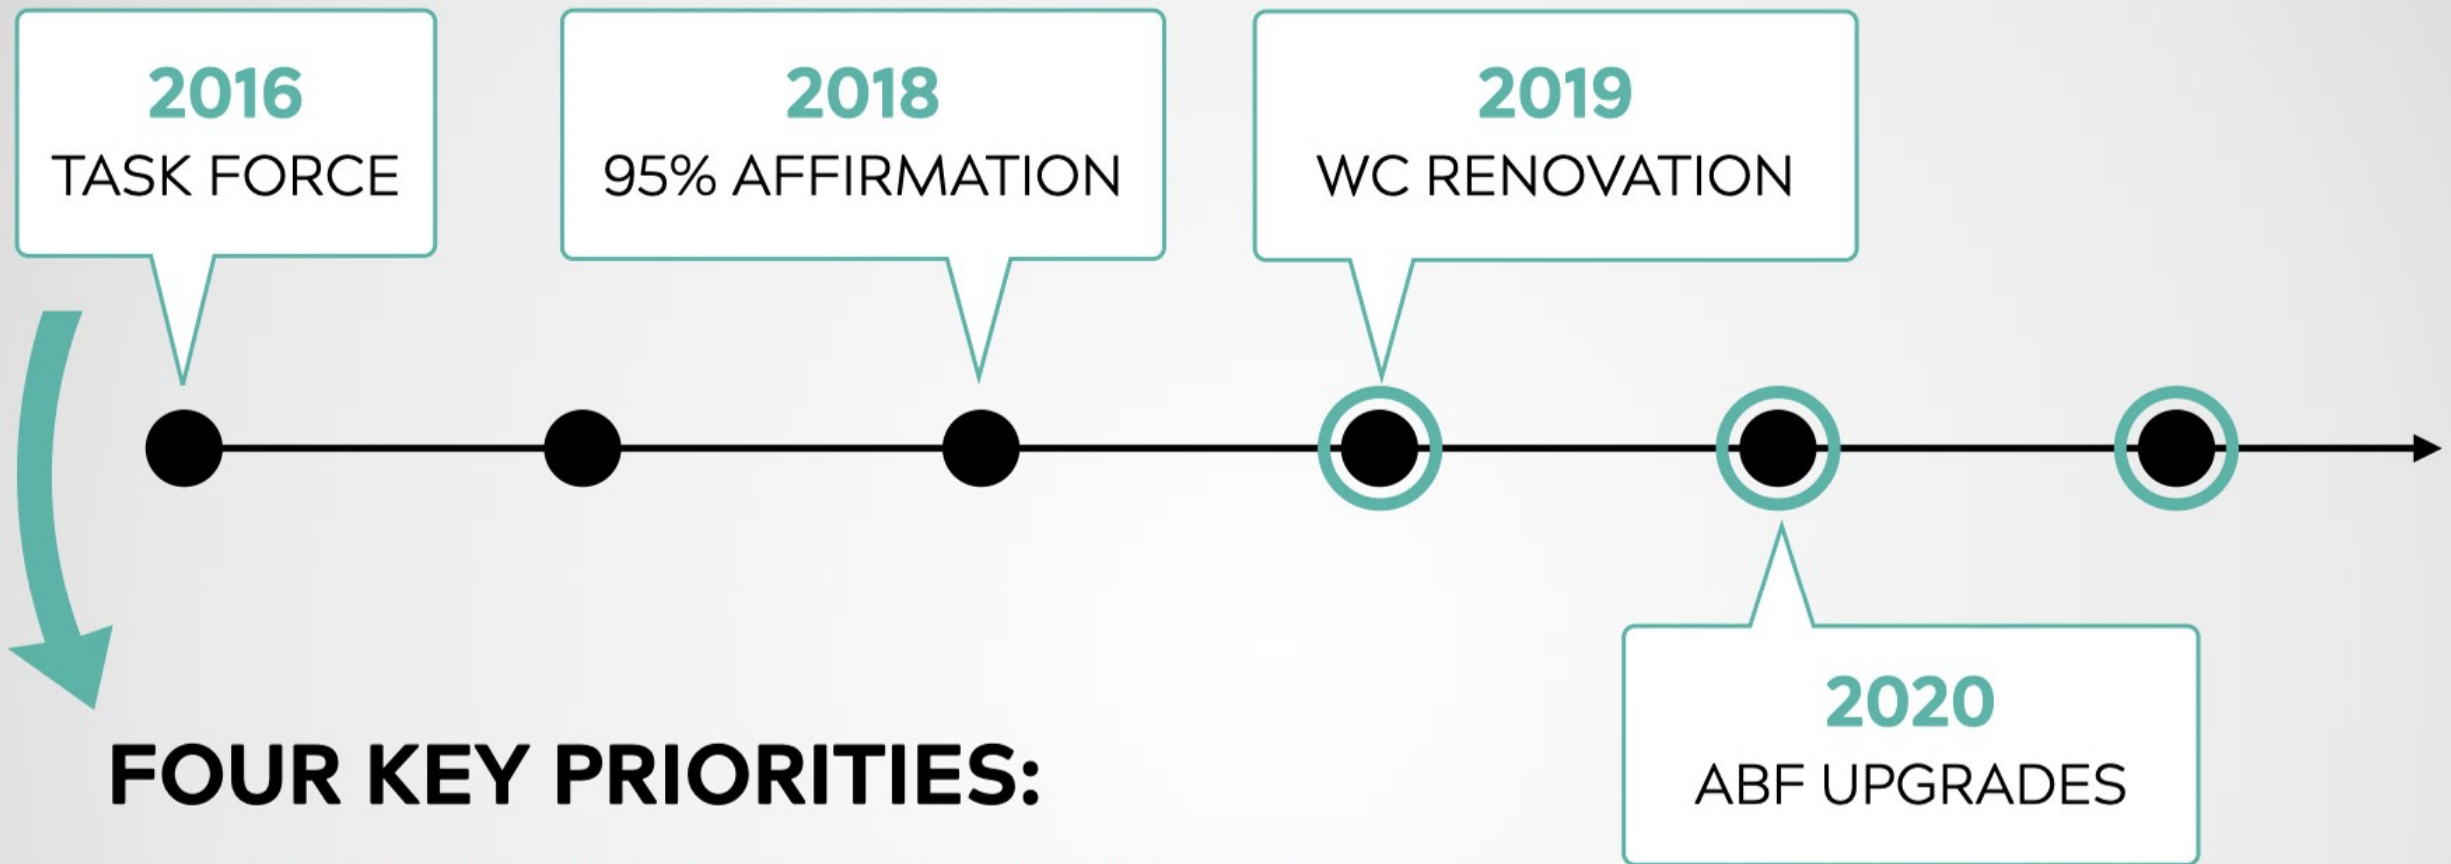

PARK STREET

BRETHREN CHURCH

January 31, 2021

Full of Cruelty (Matthew 5:7; 23:23-24)

I'LL BE WITH YOU CAPITAL CAMPAIGN

CAMPAIGN UPDATE!

FOUR KEY PRIORITIES:

- 1. INVESTING IN CHILDREN**
- 2. SOLIDIFYING MULTIGENERATIONAL RELATIONSHIPS**
- 3. CONNECTING WITH AU & ATS**
- 4. DEVELOPING DISCIPLES & LEADERS**

I'LL BE WITH YOU

CAPITAL CAMPAIGN

FINANCIAL UPDATE!

GOAL
150 PLEDGES
\$1,800,000
ACTUAL
117 PLEDGES
\$1,741,870

A hand is shown pouring a stream of dark brown coffee into a white ceramic mug. The coffee is splashing over the rim of the mug, creating a dynamic and energetic scene. The background is a plain, light gray color.