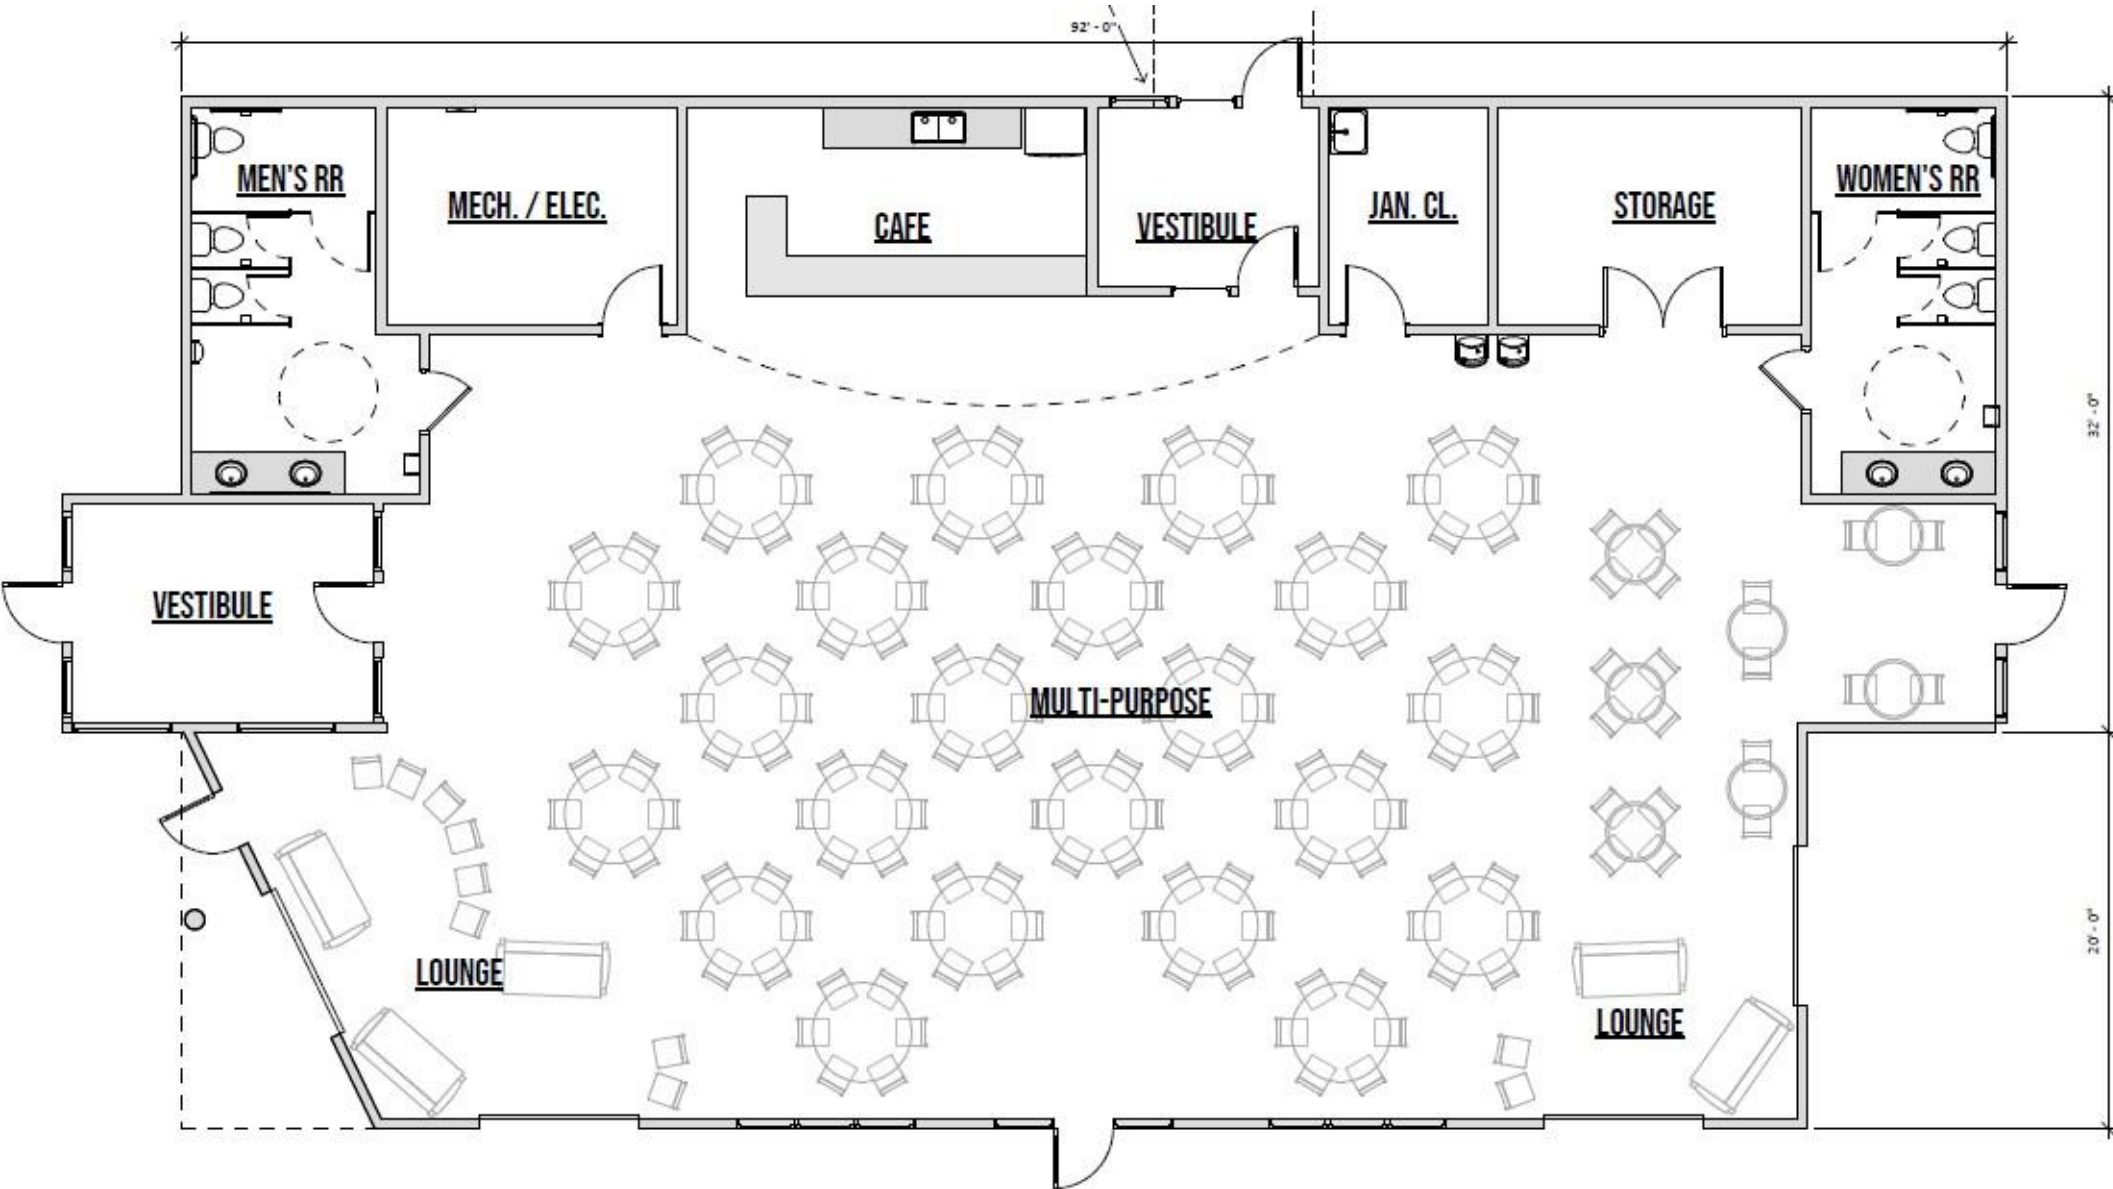

**NET ROOM AREA 'B'**

Name	Area
CAFE	196 SF
JAN. CL.	98 SF
LOUNGE	496 SF
MECH. / ELEC.	174 SF
MEN'S RR	215 SF
MULTI-PURPOSE	2620 SF
STORAGE	182 SF
VESTIBULE	291 SF
WOMEN'S RR	197 SF
<b>TOTAL</b>	<b>4470 SF</b>

**FLOOR PLAN**

SCALE: 3/16" = 1'-0"