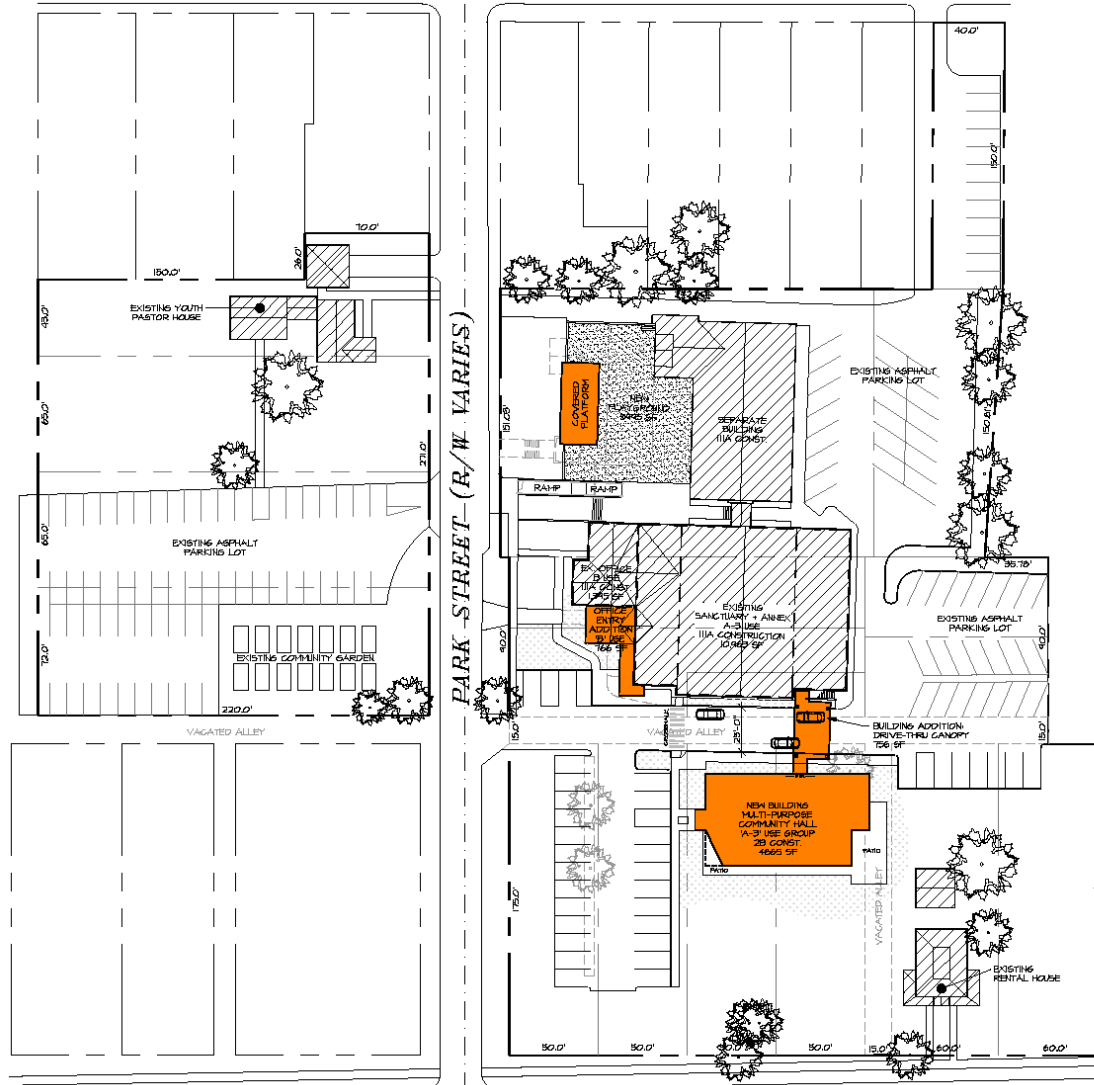

  
PARK STREET  
LUTHERAN CHURCH

  
PARK STREET  
BRETHREN CHURCH

PARIS STREET  
BRETHREN CHURCH

PARK STREET  
BRETHREN CHURCH

PARK STREET  
BRETHREN CHURCH

LIBERTY STREET (50' R/W)

COLLEGE AVENUE (75' R/W)

**NET ROOM AREA 'B'**

Name	Area
CAFE	196 SF
JAN. CL.	98 SF
LOUNGE	496 SF
MECH. / ELEC.	174 SF
MEN'S RR	215 SF
MULTI-PURPOSE	2620 SF
STORAGE	182 SF
VESTIBULE	291 SF
WOMEN'S RR	197 SF
<b>TOTAL</b>	<b>4470 SF</b>

**FLOOR PLAN**

SCALE: 3/16" = 1'-0"